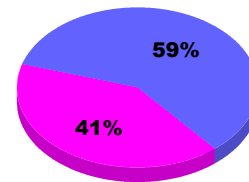

Gender Comparison 2012-2013

Jul/Aug/Sep

Legend: Male (Blue), Female (Magenta)