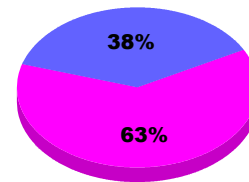

Gender Comparison 2012-2013

Jul/Aug/Sep

Legend: Male (Cyan), Female (Magenta)